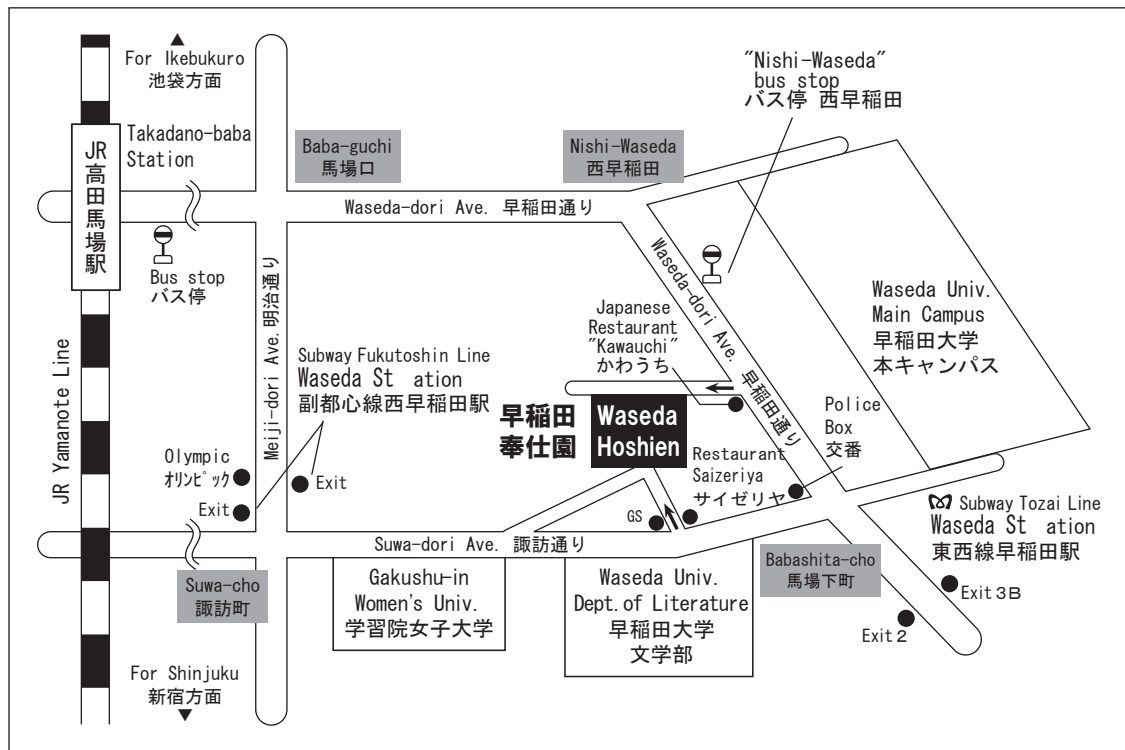

# ACCESS FROM NARITA INTERNATIONAL AIRPORT TO WASEDA HOSHIEEN

\*The bus number shown as below:

**学02 早大正門前行**